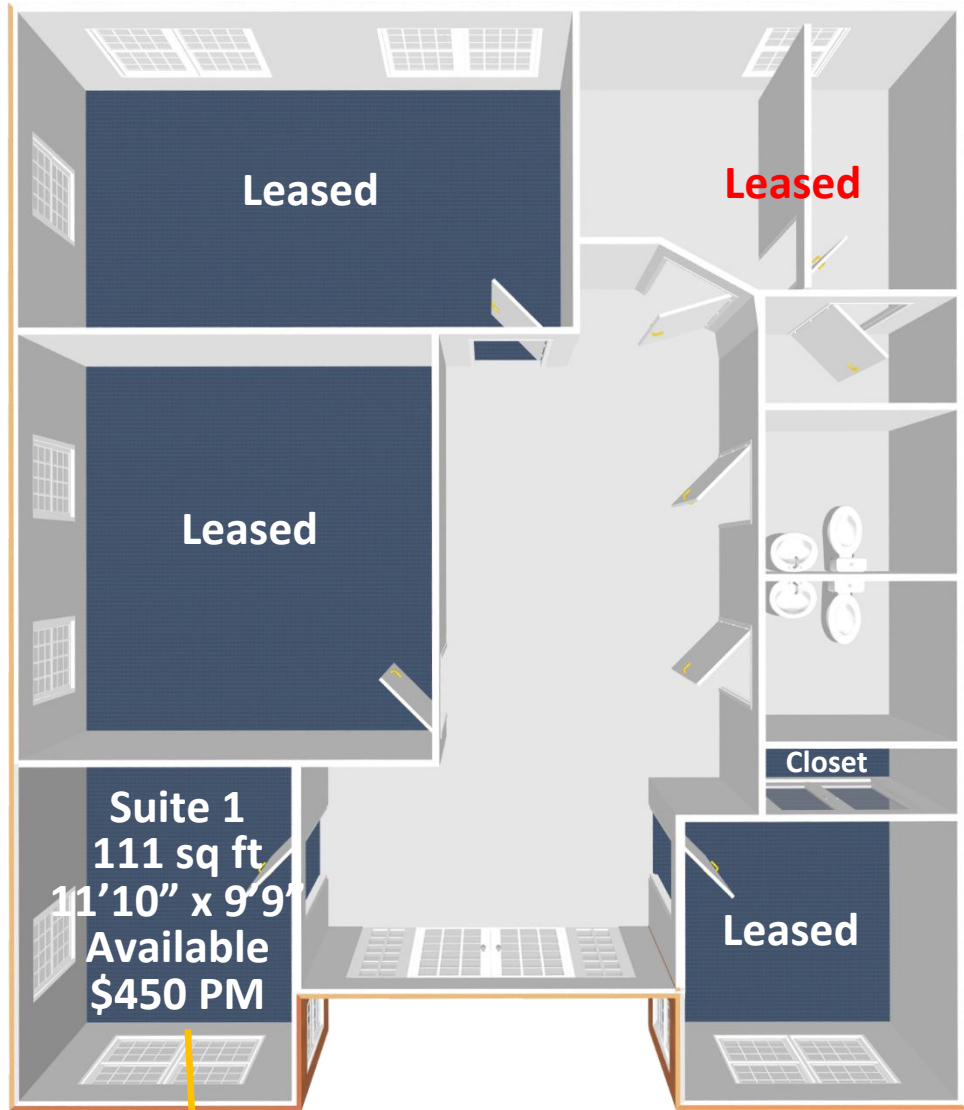

Unit M Suite 1 – Executive

Rent Includes:

Electric

Water and Sewer

CAM Fees

Common Area Cleaning

The only extra costs beyond rent are optional phone and internet services, available through T-Mobile, Comcast, or Verizon.