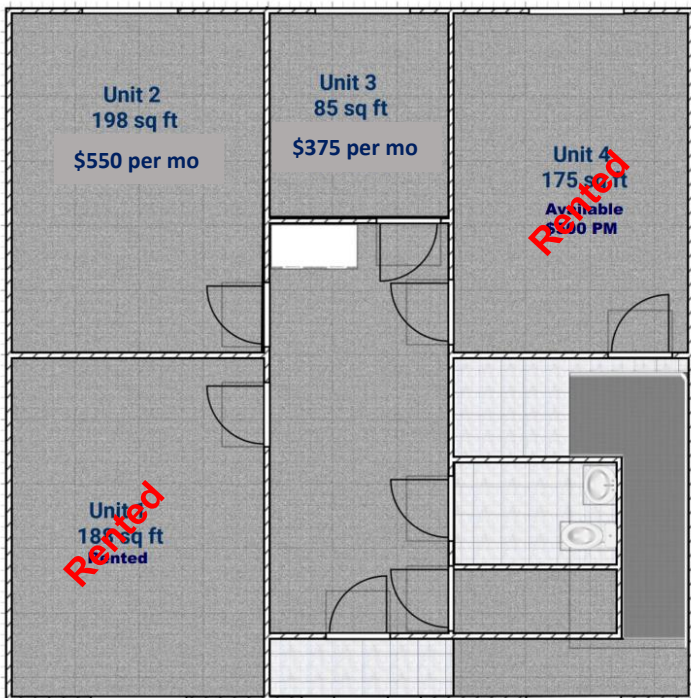

Unit P – Suite 3 First Floor

Unit P Suite 3

85 sqft

8'7" x 9'10"

\$375 per month (1 to 2 year lease)

Rent Includes:

Electric

Water and Sewer